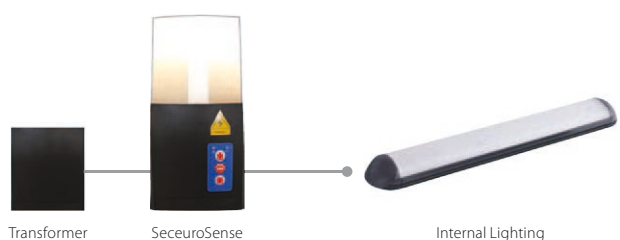

Internal Lighting