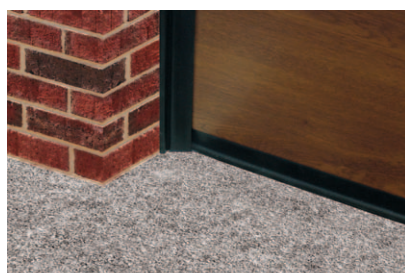

5 All Weather Shield

Substantial seals reaching 30 mm into the opening at the top, sides and bottom of the door protect against wind and rain and provide an all-weather superior seal for your home. Furthermore, every door is fully wind load tested to 166 km/hr i.e. hurricane force winds.