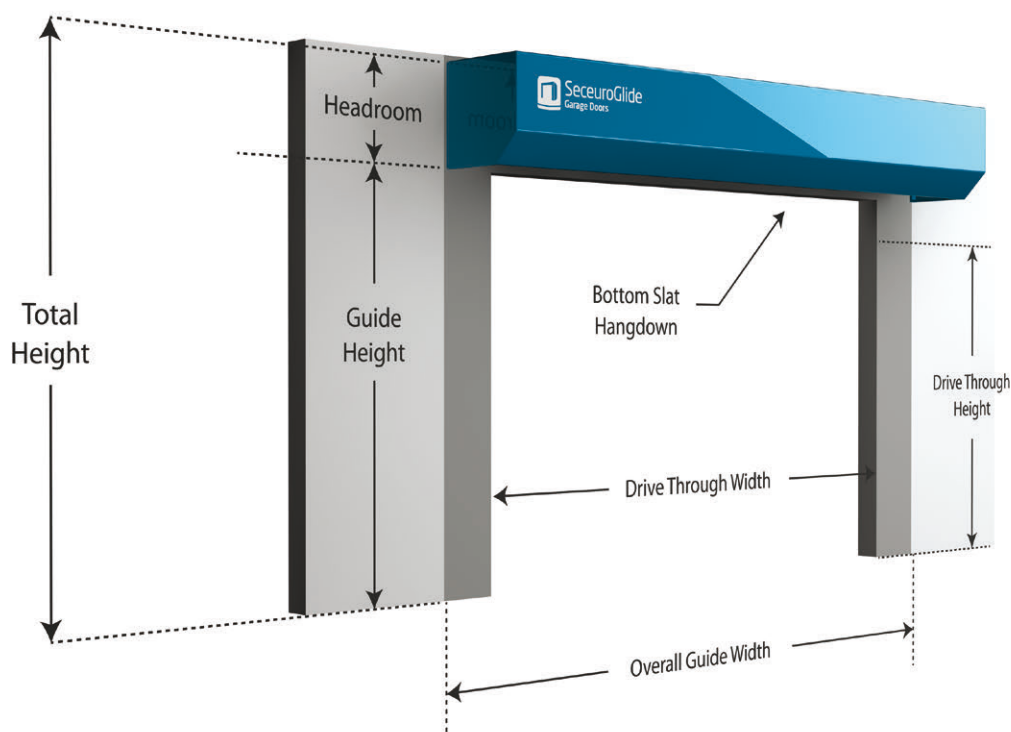

Learn more about SeceuroGlide Connect on **Page 12-13**.

Design Innovation With You In Mind

SeceuroGlide doors feature an extruded aluminium top slat which provides extra strength over ordinary doors. SeceuroGlide's cleverly designed locking mechanism also allows the curtains to finish slightly higher than competitor designs, providing a better seal against wintry weather at the top of the door.

Fully CE Marked

SeceuroGlide are fully compliant with all European approach directives and product safety standards and are CE marked to demonstrate their compliance.

SeceuroGlide doors have been independently wind load tested to a minimum of Class 2 – equivalent to 59 mph storm force winds. Larger SeceuroGlide doors are fitted with a reliable anti-fallback device to protect you and your family against uncontrolled or unbalanced movement in the event of a component failure.

Learn more about the importance of conformity and CE marking on **Page 28**.

SeceuroGlide Technical

How to measure for your garage door.

Fitting Requirements

Headroom requirements

- SeceuroGlide and SeceuroGlide Excel require a minimum of 300 mm headroom for doors up to 2500 mm in opening height and 350 mm headroom for door up to 3500 mm opening height
- SeceuroGlide Manual requires a minimum headroom of 300 mm
- SeceuroGlide Compact requires just 205 mm headroom for doors with an opening height up to 2150 mm