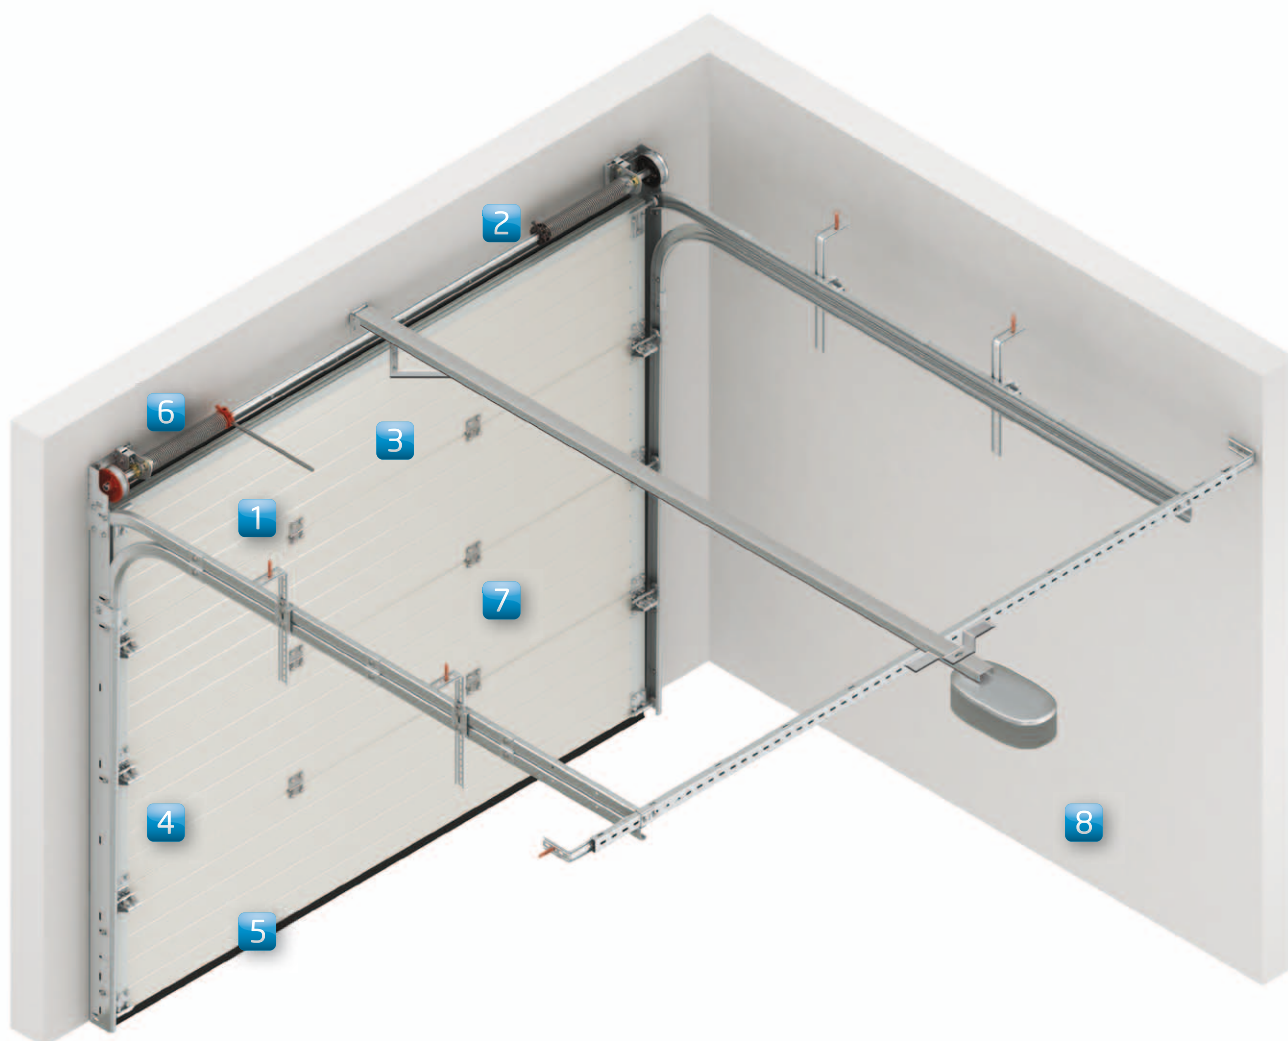

Original Thinking SeceuroGlide Sectional

Durability

Mounted to the ceiling of the garage, the motor operates quickly and quietly in even the most arduous of installations the Dexxo Pro is tested over 35,000 cycles.

Have It Your Way

A comprehensive range of accessories are available to enhance the automation of your garage door. You can select a control most suitable for you from a convenient key-ring transmitter, wall switch or radio keypad.

Peace of Mind

The motor is fitted with an automatic stop if an obstacle is encountered offering you complete safety and peace of mind.

Fully CE Marked

SeceuroGlide Sectional Garage Doors are fully compliant with all European approach directives and product safety standards and are CE marked to demonstrate their compliance.

Learn more about the importance of conformity and CE marking on [Page 28](#).