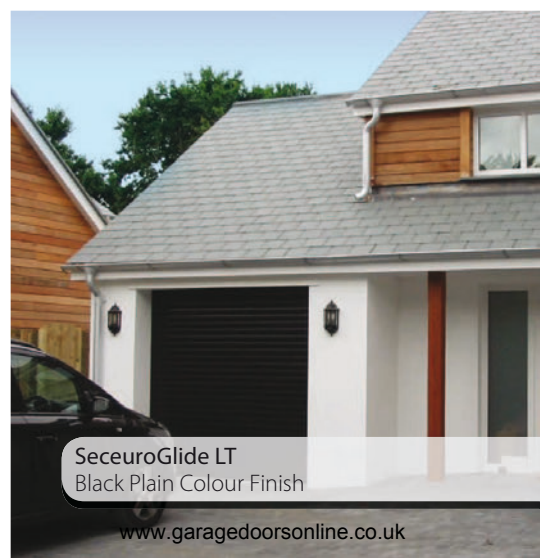

SeceuroGlide LT
Black Plain Colour Finish