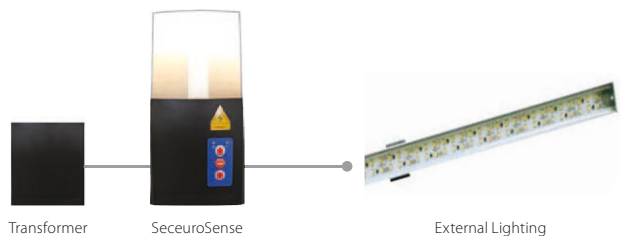

Lighting Options

External Lighting