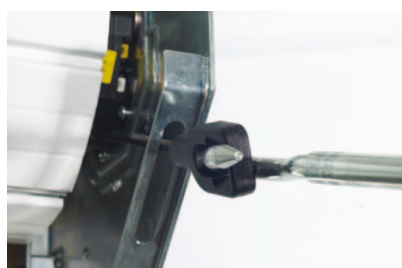

8 Never Be Locked Out

Every SeceuroGlide comes supplied with a simple manual override crank, ensuring you will never be accidentally locked in your garage – even in a power cut. Also available are external low-level override and battery backup options.